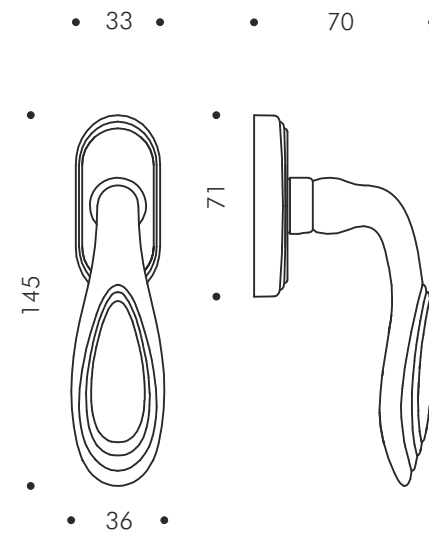

CAMEO

Design: Colombo Design

MATERIALE: Ottone

MATERIAL: Brass

DB 42 DK