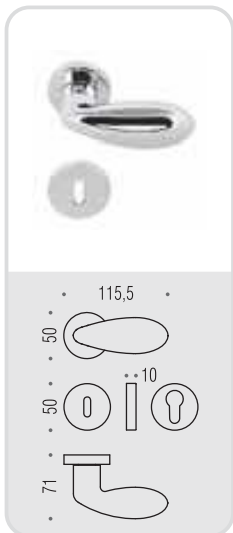

LC 45
DROP ○

Design: Luca Colombo

drop

Design: Luca Colombo

Materiale: Ottone
Material: Brass

HPS
Zirconium gold HPS

CR
Cromo
Chrome

CM
Cromat
Matt chrome

BR
Bronzo
Bronze

LC 45 R-RY

CD 49 BZG G 6/8