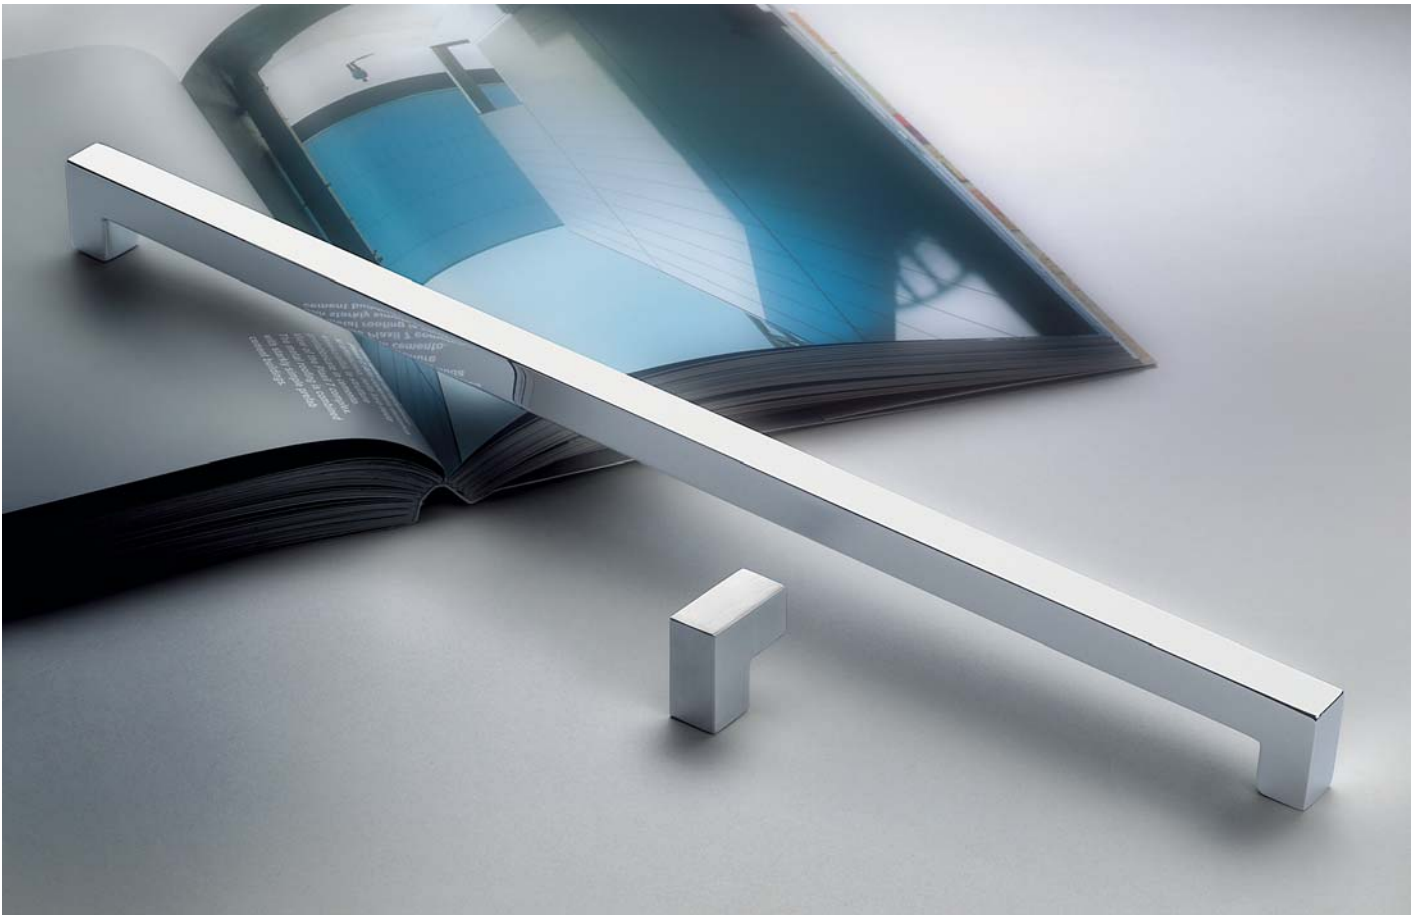

F101

Bartoli Design

Materiale: Cromall®
Material: Cromall®

Finiture: Cromo
Finishes: Chrome
Cromosat
Satin chrome