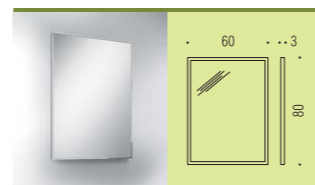

B2044
FASHION MIRROR
Specchio con cornice
in acciaio inox supermirror 6mm
Wall mirror, 6 mm. stainless-steel
supermirror frame