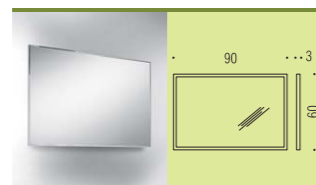

B2044

B2041

B2065

FASHION MIRRORS

Materiale: Ottone / Cromall®
Material: Brass / Cromall®

Finiture: Inox Lucido
Finishes: Polished Stainless steel Alluminio
 Aluminum

B2040
FASHION MIRROR
Specchio con cornice
in acciaio inox supermirror 6mm
Wall mirror, 6 mm. stainless-steel
supermirror frame