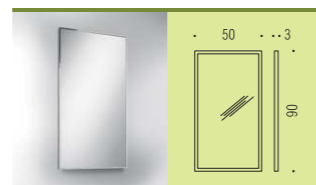

B2043
FASHION MIRROR
Specchio con cornice
in acciaio inox supermirror 6mm
Wall mirror, 6 mm. stainless-steel
supermirror frame