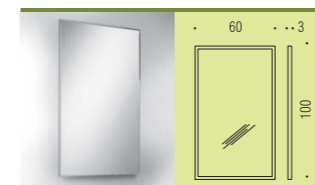

B2045
FASHION MIRROR
Specchio con cornice
in acciaio inox supermirror 6mm
Wall mirror, 6 mm. stainless-steel
supermirror frame

- **i** Ogni specchio non comprensivo di presa ed interruttore
  Mirror without socket and switch
- **i** Ogni specchio può essere montato orizzontale o verticale
  Every mirror can be installed both horizontally and/or vertically