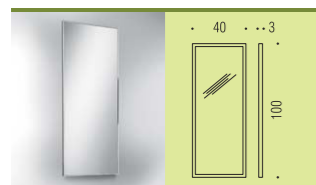

B2044

B2041

B2065

FASHION MIRRORS

Materiale: Ottone / Cromall®
Material: Brass / Cromall®

Finiture: Inox Lucido
Finishes: Polished Stainless steel Alluminio
 Aluminum

B2040
FASHION MIRROR
Specchio con cornice
in acciaio inox supermirror 6mm
Wall mirror, 6 mm. stainless-steel
supermirror frame