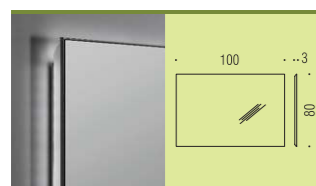

B2064
LED MIRROR
Specchio a LED
Wall mirror with LED

24,48W V_{out} 12V DC 230V-50Hz CE IP44