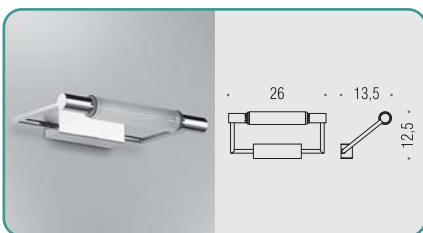

B1391

Lampada a parete e/o soffitto
Wall and/or ceiling lamp

	118mm	120W MAX	230V	R7s	CE	IP20