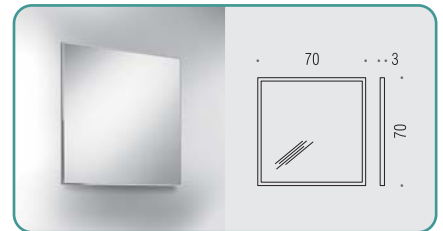

B2042
Specchio con cornice
in acciaio inox supermirror 6mm
Wall mirror, 6 mm.
stainless-steel supermirror frame