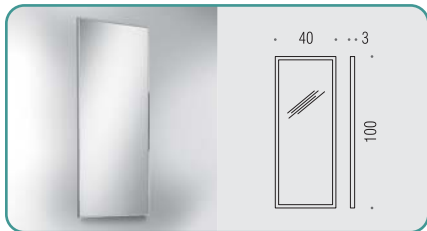

i Ogni specchio può essere montato orizzontale o verticale
Every mirror can be installed both horizontally and/or vertically

i Ogni specchio non comprensivo di presa ed interruttore
Mirror without socket and switch

B2040
Specchio con cornice
in acciaio inox supermirror 6mm
Wall mirror, 6 mm.
stainless-steel supermirror frame