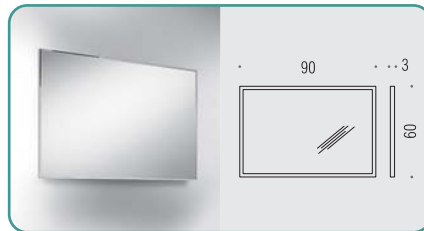

B2041
Specchio con cornice
in acciaio inox supermirror 6mm
Wall mirror, 6 mm.
stainless-steel supermirror frame