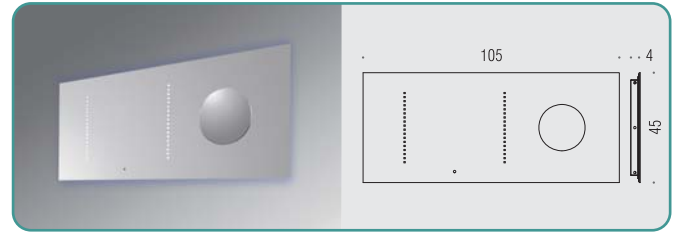

LED blu 14,4W + LED bianco 12,96W (tot 27,36W)	12Vdc	230V-50Hz	CE	IP44	
--	-------	-----------	----	------	---

 SAINT-GOBAIN
GLASS

B2063

Specchio a filo lucido con ingranditore (3x) e dispositivo anti-appannamento, completo di lampada con luci a led
Wall mirror, polished edge with magnifier (3 times) and anti-fog device complete with led lamp