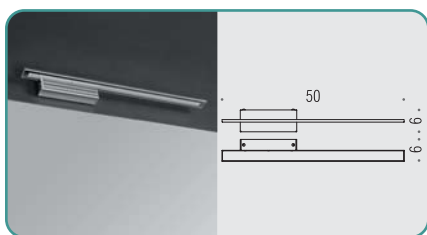

B1463 ☒
Lampada a parete con luce a LED
LED wall lamp

6,48W	V_{out} 12V DC	230V-50Hz	CE	IP44		A