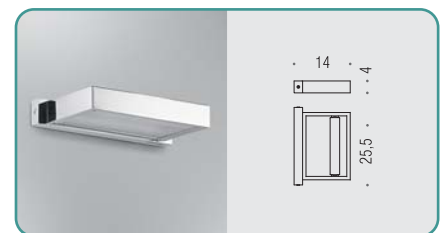

	78mm	120W MAX	230V	R7s	CE	IP20	
---	------	----------	------	-----	----	------	---

B1393

Lampada a parete
Wall lamp

	118mm	120W MAX	230V	R7s	CE	IP20	
---	-------	----------	------	-----	----	------	---

i Ogni specchio può essere montato orizzontale o verticale
Every mirror can be installed both horizontally and/or vertically