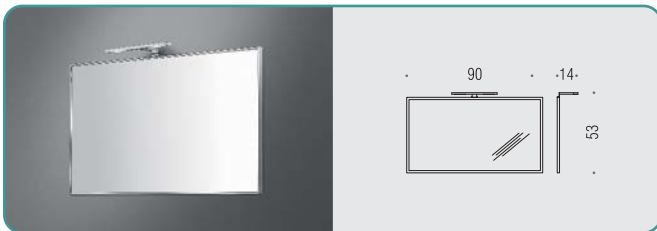

B2060

Specchio con cornice in acciaio inox supermirror 6 mm completo di lampada con luci a led
Wall mirror, 6 mm, in stainless-steel supermirror frame with led lamp

	2,3W	230V-50Hz	350mA costante	CE	IP44	

SAINT-GOBAIN
GLASS