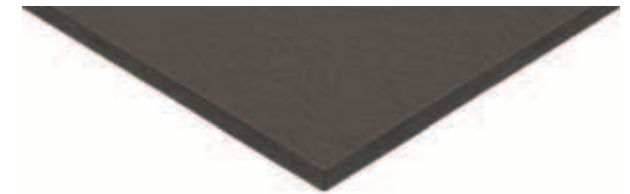

Piatti doccia in resina e cariche minerali naturali che riproducono la pietra Black Star.  
Shower trays made of resin and natural mineral fillers with Black Star stone effect.

I piatti doccia ISTONE sono trattati con **ETC** (Easy to clean), che agevola la pulizia riducendo la formazione di calcare.  
ISTONE Trays are treated with ETC (Easy to clean) sistem that grants cleaning by reducing the formation of limescale.

moka / MK

sabbia / SA

cacao / CC

bianco / BC

cenere / CN

ardesia / AD

<b>misura AxB</b> . measure	<b>spessore</b> . thickness	<b>codice</b> . code
80x70	2,5	EAT08070 xx
90x70	2,5	EAT09070 xx
100x70	2,5	EAT10070 xx
110x70	2,5	EAT11070 xx
120x70	2,8	EAT12070 xx
130x70	2,8	EAT13070 xx
140x70	2,8	EAT14070 xx
150x70	2,8	EAT15070 xx
160x70	3,0	EAT16070 xx
170x70	3,0	EAT17070 xx
180x70	3,2	EAT18070 xx
190x70	3,2	EAT19070 xx
200x70	3,2	EAT20070 xx
80x80	2,5	EAT08080 xx
100x80	2,5	EAT10080 xx
110x80	2,5	EAT11080 xx
120x80	2,8	EAT12080 xx
130x80	2,8	EAT13080 xx
140x80	2,8	EAT14080 xx
150x80	2,8	EAT15080 xx
160x80	3,0	EAT16080 xx
170x80	3,0	EAT17080 xx
180x80	3,2	EAT18080 xx
190x80	3,2	EAT19080 xx
200x80	3,2	EAT20080 xx
80x90	2,5	EAT08090 xx
90x90	2,5	EAT09090 xx
100x90	2,5	EAT10090 xx
110x90	2,5	EAT11090 xx
120x90	2,8	EAT12090 xx
130x90	2,8	EAT13090 xx
140x90	2,8	EAT14090 xx
150x90	2,8	EAT15090 xx
160x90	3,0	EAT16090 xx
170x90	3,0	EAT17090 xx
180x90	3,2	EAT18090 xx
190x90	3,2	EAT19090 xx
200x90	3,2	EAT20090 xx