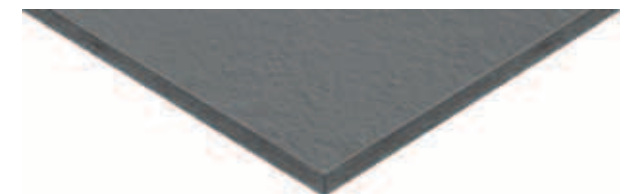

Piatti doccia in resina e cariche minerali naturali che riproducono la pietra Black Star.  
Shower trays made of resin and natural mineral fillers with Black Star stone effect.

I piatti doccia ISTONE sono trattati con **ETC** (Easy to clean), che agevola la pulizia riducendo la formazione di calcare.  
ISTONE Trays are treated with ETC (Easy to clean) sistem that grants cleaning by reducing the formation of limescale.

moka / MK

sabbia / SA

cacao / CC

bianco / BC

cenere / CN

ardesia / AD

<b>misura AxB</b> . measure	<b>spessore</b> . thickness	<b>codice</b> . code
80x70	2,5	EAT08070 xx
90x70	2,5	EAT09070 xx
100x70	2,5	EAT10070 xx
110x70	2,5	EAT11070 xx
120x70	2,8	EAT12070 xx
130x70	2,8	EAT13070 xx
140x70	2,8	EAT14070 xx
150x70	2,8	EAT15070 xx
160x70	3,0	EAT16070 xx
170x70	3,0	EAT17070 xx
180x70	3,2	EAT18070 xx
190x70	3,2	EAT19070 xx
200x70	3,2	EAT20070 xx
80x80	2,5	EAT08080 xx
100x80	2,5	EAT10080 xx
110x80	2,5	EAT11080 xx
120x80	2,8	EAT12080 xx
130x80	2,8	EAT13080 xx
140x80	2,8	EAT14080 xx
150x80	2,8	EAT15080 xx
160x80	3,0	EAT16080 xx
170x80	3,0	EAT17080 xx
180x80	3,2	EAT18080 xx
190x80	3,2	EAT19080 xx
200x80	3,2	EAT20080 xx
80x90	2,5	EAT08090 xx
90x90	2,5	EAT09090 xx
100x90	2,5	EAT10090 xx
110x90	2,5	EAT11090 xx
120x90	2,8	EAT12090 xx
130x90	2,8	EAT13090 xx
140x90	2,8	EAT14090 xx
150x90	2,8	EAT15090 xx
160x90	3,0	EAT16090 xx
170x90	3,0	EAT17090 xx
180x90	3,2	EAT18090 xx
190x90	3,2	EAT19090 xx
200x90	3,2	EAT20090 xx