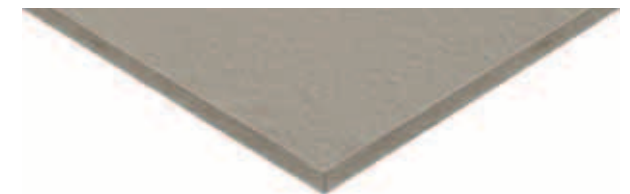

Piatti doccia in resina e cariche minerali naturali che riproducono la pietra Black Star.  
Shower trays made of resin and natural mineral fillers with Black Star stone effect.

I piatti doccia ISTONE sono trattati con **ETC** (Easy to clean), che agevola la pulizia riducendo la formazione di calcare.  
ISTONE Trays are treated with ETC (Easy to clean) sistem that grants cleaning by reducing the formation of limescale.

moka / MK

sabbia / SA

cacao / CC

bianco / BC

cenere / CN

ardesia / AD

<b>misura AxB</b> . measure	<b>spessore</b> . thickness	<b>codice</b> . code
80x70	2,5	EAT08070 xx
90x70	2,5	EAT09070 xx
100x70	2,5	EAT10070 xx
110x70	2,5	EAT11070 xx
120x70	2,8	EAT12070 xx
130x70	2,8	EAT13070 xx
140x70	2,8	EAT14070 xx
150x70	2,8	EAT15070 xx
160x70	3,0	EAT16070 xx
170x70	3,0	EAT17070 xx
180x70	3,2	EAT18070 xx
190x70	3,2	EAT19070 xx
200x70	3,2	EAT20070 xx
80x80	2,5	EAT08080 xx
100x80	2,5	EAT10080 xx
110x80	2,5	EAT11080 xx
120x80	2,8	EAT12080 xx
130x80	2,8	EAT13080 xx
140x80	2,8	EAT14080 xx
150x80	2,8	EAT15080 xx
160x80	3,0	EAT16080 xx
170x80	3,0	EAT17080 xx
180x80	3,2	EAT18080 xx
190x80	3,2	EAT19080 xx
200x80	3,2	EAT20080 xx
80x90	2,5	EAT08090 xx
90x90	2,5	EAT09090 xx
100x90	2,5	EAT10090 xx
110x90	2,5	EAT11090 xx
120x90	2,8	EAT12090 xx
130x90	2,8	EAT13090 xx
140x90	2,8	EAT14090 xx
150x90	2,8	EAT15090 xx
160x90	3,0	EAT16090 xx
170x90	3,0	EAT17090 xx
180x90	3,2	EAT18090 xx
190x90	3,2	EAT19090 xx
200x90	3,2	EAT20090 xx