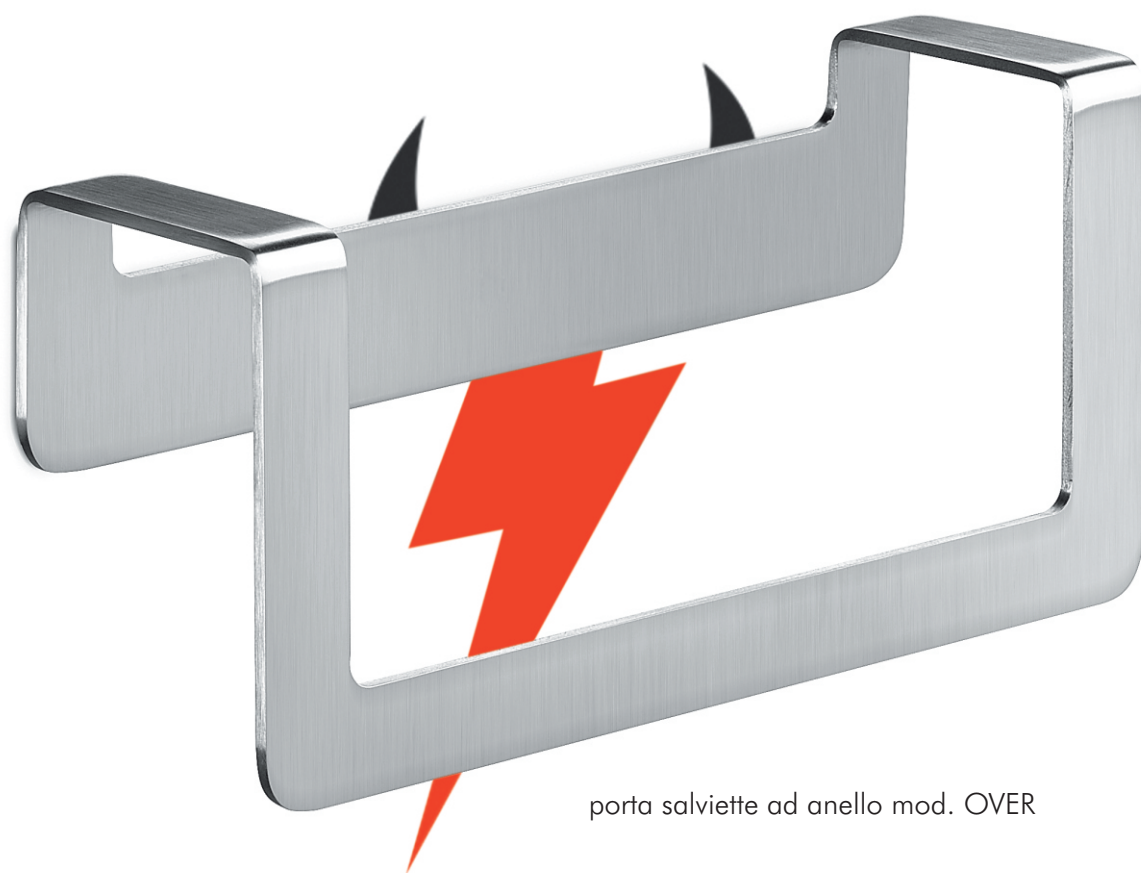

WALK ALL OVER YOU.

AC/DC

porta salviette ad anello mod. OVER