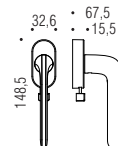

**NM** RAL 9005  
**Neromat**  
Matt Black

ID 41 R-RY Ø50

CD 49 BZG G Ø50

ID 42 IM

ID 42 DK/SM

ID 42 DK Z

OL - OM - CR - CM - BI - NM

OL - OM - CR - CM - BI - NM

OL - OM - CR - CM - BI - NM

OL - OM - CR - CM - BI - NM

OL - CR - CM

**Materiale: Cromall®**  
Material: Cromall®

The image shows two modern, brushed-bronze door handles. One handle is positioned diagonally across the upper left, and the other is positioned horizontally across the lower right. They are set against a background of a grid of 3D cubes, each rendered with a different perspective to create an optical illusion of depth. The handles have a sleek, curved design with a small logo on their vertical stems. The entire scene is presented on a white surface, possibly a book cover or a page, with a yellow spine visible at the bottom right.

olio su cartone / Charcoal, grease pencil, oil on cardboard, 181 x 121 cm.