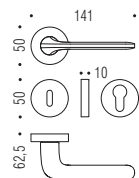

**NM** RAL 9005  
**Neromat**  
Matt Black

ID 41 R-RY Ø50

CD 49 BZG G Ø50

ID 42 IM

ID 42 DK/SM

ID 42 DK Z

OL - OM - CR - CM - BI - NM

OL - OM - CR - CM - BI - NM

OL - OM - CR - CM - BI - NM

OL - OM - CR - CM - BI - NM

OL - CR - CM

**Materiale: Cromall®**  
Material: Cromall®

The image shows two modern, brushed-bronze door handles. One handle is positioned diagonally across the upper left, and the other is positioned horizontally across the lower right. They are set against a background of a grid of 3D cubes, each rendered with a different perspective to create an optical illusion of depth. The handles have a sleek, curved design with a small logo on their vertical stems. The entire scene is presented on a white surface, possibly a book cover or a page, with a yellow spine visible at the bottom right.

olio su cartone / Charcoal, grease pencil, oil on cardboard, 181 x 121 cm.