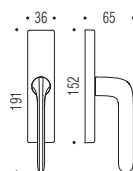

**NM** RAL 9005  
**Neromat**  
Matt Black

ID 41 R-RY Ø50

CD 49 BZG G Ø50

ID 42 IM

ID 42 DK/SM

ID 42 DK Z

OL - OM - CR - CM - BI - NM

OL - OM - CR - CM - BI - NM

OL - OM - CR - CM - BI - NM

OL - OM - CR - CM - BI - NM

OL - CR - CM

**Materiale: Cromall®**  
Material: Cromall®

The image shows two modern, brushed-bronze door handles. One handle is positioned diagonally across the upper left, and the other is positioned horizontally across the lower right. They are set against a background of a grid of 3D cubes, each rendered with a different perspective to create an optical illusion of depth. The handles have a sleek, curved design with a small logo on their vertical stems. The entire scene is presented on a white surface, possibly a book cover or a page, with a yellow spine visible at the bottom right.

olio su cartone / Charcoal, grease pencil, oil on cardboard, 181 x 121 cm.