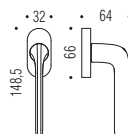

**NM** RAL 9005  
**Neromat**  
Matt Black

ID 41 R-RY Ø50

CD 49 BZG G Ø50

ID 42 IM

ID 42 DK/SM

ID 42 DK Z

OL - OM - CR - CM - BI - NM

OL - OM - CR - CM - BI - NM

OL - OM - CR - CM - BI - NM

OL - OM - CR - CM - BI - NM

OL - CR - CM

**Materiale: Cromall®**  
Material: Cromall®

The image shows two modern, brushed-bronze door handles. One handle is positioned diagonally across the upper left, and the other is positioned horizontally across the lower right. They are set against a background of a grid of 3D cubes, each rendered with a different perspective to create an optical illusion of depth. The handles have a sleek, curved design with a small logo on their vertical stems. The entire scene is presented on a white surface, possibly a book cover or a page, with a yellow spine visible at the bottom right.

olio su cartone / Charcoal, grease pencil, oil on cardboard, 181 x 121 cm.