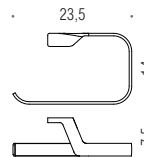

ALIZÉ

Angeletti Ruzza Design