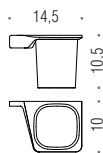

Angeletti Ruzza Design

B2501D
Porta sapone destro
Right soap dish holder

B2501S
Porta sapone sinistro
Left soap dish holder

B9330D
Spandisapone destro (L 0,50)
Right soap dispenser

B9330S
Spandisapone sinistro (L 0,50)
Left soap dispenser