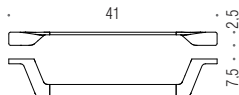

B2502D
Porta bicchiere destro
Right glass holder

B2502S
Porta bicchiere sinistro
Left glass holder

AR37
Appenditutto
Hook

B2531
Porta salvietta ad anello
Ring towel holder

B2509
Porta salvietta
Towel holder