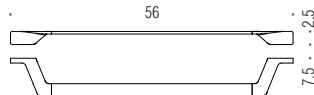

B2502D
Porta bicchiere destro
Right glass holder

B2502S
Porta bicchiere sinistro
Left glass holder

AR37
Appenditutto
Hook

B2531
Porta salvietta ad anello
Ring towel holder

B2509
Porta salvietta
Towel holder