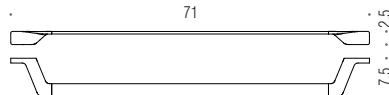

ALIZÉ

Angeletti Ruzza Design