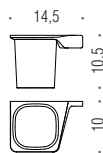

ALIZÉ

Angeletti Ruzza Design