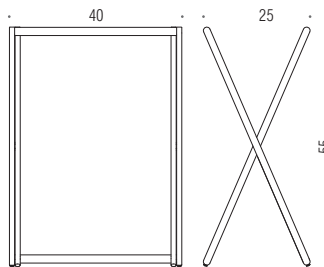

B9736
“Cavalletto”
porta salviette H.55
Rack H=55cm