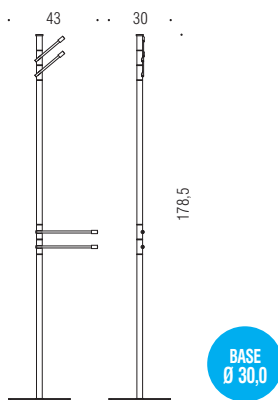

Materiale
Material

Ottone / Cromall®
Brass / Cromall®

Finiture
Finishes

Cromo
Chrome

Complemento
Complement

Vetro acidato naturale
Natural acid glass

Accessori d'appoggio
Free-standing accessories

Alcuni elementi sono orientabili
Some elements are adjustable

B9412N
Piantana con 2 porta salvietta
e 2 appendiabiti
Floor standing column
with 2 towel holders and 2 hooks