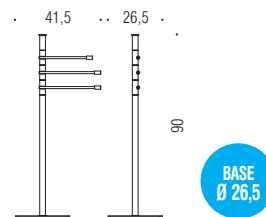

B9415N

Piantana con 3 porta salvietta
Floor standing column with 3 towel holders