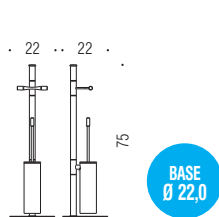

## B9407N

**Piantana con porta rotolo e porta scopino in ottone**  
Floor standing column with paper holder and brass brush holder