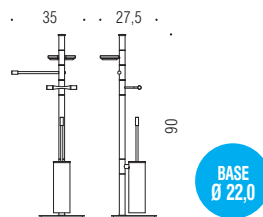

B9413N

Piantana con porta salvietta, porta sapone, porta rotolo e porta scopino in ottone
Floor standing column with towel holder, soap holder, paper holder and brass brush holder