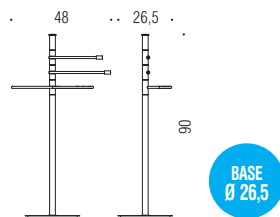

## B9407N

**Piantana con porta rotolo e porta scopino in ottone**  
Floor standing column with paper holder and brass brush holder