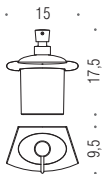

B2887

B2888

LAND

Design: **TEAM 3**

B2801
Porta sapone inamovibile
Irremovable soap dish holder

B2802
Porta bicchiere
Glass holder

B9318
Spandisapone (L 0,23)
Soap dispenser

B28PZ
Reggimensola regolabile 6-8 mm
Adjustable shelf holder (6-8 mm)

B2874D
Spandisapone (L 0,23) e porta
salvietta per bidet destro
Right soap dispenser and towel
holder for bidet

B2816
Mensola
Shelf

CD67
Appenditutto
Hook

CD77
Appenditutto
Hook

B2831
Porta salvietta ad anello
Ring towel holder