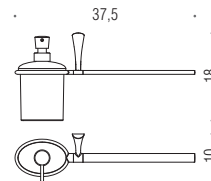

B2887

B2888

LAND

Design: **TEAM 3**

B2801
Porta sapone inamovibile
Irremovable soap dish holder

B2802
Porta bicchiere
Glass holder

B9318
Spandisapone (L 0,23)
Soap dispenser

B28PZ
Reggimensola regolabile 6-8 mm
Adjustable shelf holder (6-8 mm)

B2874D
Spandisapone (L 0,23) e porta
salvietta per bidet destro
Right soap dispenser and towel
holder for bidet

B2816
Mensola
Shelf

CD67
Appenditutto
Hook

CD77
Appenditutto
Hook

B2831
Porta salvietta ad anello
Ring towel holder