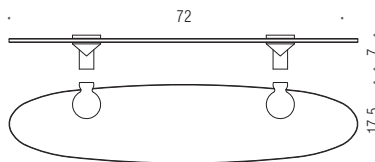

Vetro trasparente
Clear glass

B0130
Mensola
Shelf

B0125
Specchio ingranditore a muro (3x)
Wall magnifying mirror (3 times)

Articolo ad esaurimento scorte magazzino
Discontinued item, deliveries only as long as supply lasts.