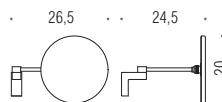

Vetro trasparente
Clear glass

B0130
Mensola
Shelf

B0125
Specchio ingranditore a muro (3x)
Wall magnifying mirror (3 times)

Articolo ad esaurimento scorte magazzino
Discontinued item, deliveries only as long as supply lasts.