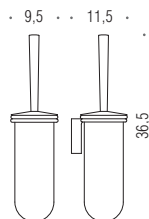

Vetro trasparente
Clear glass

B0130
Mensola
Shelf

B0125
Specchio ingranditore a muro (3x)
Wall magnifying mirror (3 times)

Articolo ad esaurimento scorte magazzino
Discontinued item, deliveries only as long as supply lasts.

B0108
Porta rotolo
Paper holder

B0107
Porta scopino
Hanging brush holder

B0106
Porta scopino d'appoggio
Standing brush holder

B0506
Porta scopino d'appoggio
Standing brush holder