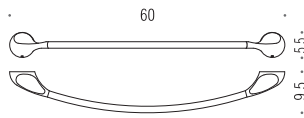

B1209 + B1200
B1210 + B1200

B1287

B0506
B1207

B1208
+ B1200

MELÒ

Design: Ambrogio Rossari

B1201
Porta sapone
Soap dish holder

B1202
Porta bicchiere
Glass holder

B9306
Spandisapone (L 0,38)
Soap dispenser

B1200
Ghiera
Ring

B1209
Porta salvietta
Towel holder

B1210
Porta salvietta
Towel holder

B1211
Porta salvietta fisso
Towel holder

B1231
Porta salvietta ad anello
Ring towel holder