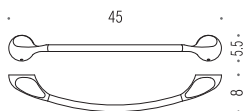

B1209 + B1200
B1210 + B1200

B1287

B0506
B1207

B1208
+ B1200

MELÒ

Design: Ambrogio Rossari

B1201
Porta sapone
Soap dish holder

B1202
Porta bicchiere
Glass holder

B9306
Spandisapone (L 0,38)
Soap dispenser

B1200
Ghiera
Ring

B1209
Porta salvietta
Towel holder

B1210
Porta salvietta
Towel holder

B1211
Porta salvietta fisso
Towel holder

B1231
Porta salvietta ad anello
Ring towel holder