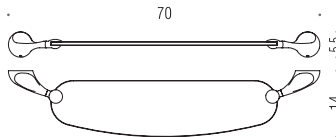

B1212
Porta salvietta doppio a snodo
Double bar towel holder

B1208
Porta rotolo
Paper holder

RA17
Appenditutto
Hook

Materiale
Material

Ottone / Cromall®
Brass / Cromall®

Finiture
Finishes

Cromo
Chrome

Oroplus

Complemento
Complement

Vetro acidato naturale
Natural acid glass

Accessori con fissaggio vite e tassello
Accessories with screw and plug fixing

Accessori d'appoggio
Free-standing accessories

B12PZD

Reggimensola destra
Right shelf holder

B12PZS

Reggimensola sinistra
Left shelf holder

B1216

Mensola
Shelf

B1287

Rack porta salvietta
Rack towel holder

B1207

Porta scopino
Hanging brush holder