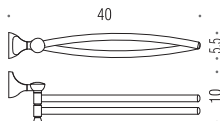

B9306
Spandisapone (L 0,38)
Soap dispenser

B1200
Ghiera
Ring

B1209
Porta salvietta
Towel holder

B1210
Porta salvietta
Towel holder

B1211
Porta salvietta fisso
Towel holder

B1231
Porta salvietta ad anello
Ring towel holder