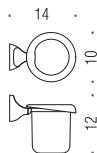

B1209 + B1200
B1210 + B1200

B1287

B0506
B1207

B1208
+ B1200

MELÒ

Design: Ambrogio Rossari

B1201
Porta sapone
Soap dish holder

B1202
Porta bicchiere
Glass holder

B9306
Spandisapone (L 0,38)
Soap dispenser

B1200
Ghiera
Ring

B1209
Porta salvietta
Towel holder

B1210
Porta salvietta
Towel holder

B1211
Porta salvietta fisso
Towel holder

B1231
Porta salvietta ad anello
Ring towel holder