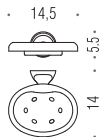

B1209 + B1200
B1210 + B1200

B1287

B0506
B1207

B1208
+ B1200

MELÒ

Design: Ambrogio Rossari

B1201
Porta sapone
Soap dish holder

B1202
Porta bicchiere
Glass holder