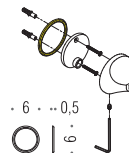

MELÒ

Design: Ambrogio Rossari