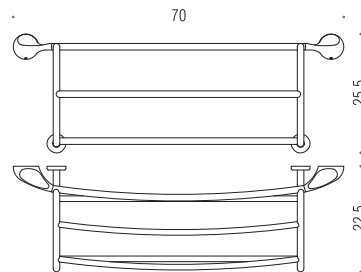

Complemento
Complement

Vetro acidato naturale
Natural acid glass

Accessori con fissaggio vite e tassello
Accessories with screw and plug fixing

Accessori d'appoggio
Free-standing accessories

B12PZD

Reggimensola destra
Right shelf holder

B12PZS

Reggimensola sinistra
Left shelf holder

B1216

Mensola
Shelf

B1287

Rack porta salvietta
Rack towel holder

B1207

Porta scopino
Hanging brush holder