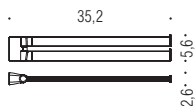

Accessori con fissaggio vite e tassello
Accessories with screw and plug fixing

Accessori d'appoggio
Free-standing accessories