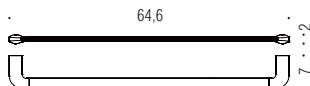

B9340
Spandisapone (L 0,30)
Soap dispenser

B3031
Porta salvietta ad anello
Ring towel holder

B3009
Porta salvietta
Towel holder

B3010
Porta salvietta
Towel holder

PT17
Appenditutto
Hook

PT27
Appenditutto
Hook