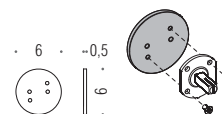

OM
Orimat

HPS/SS
HPS
Stainless-Steel

VT
Vetro
trasparente
Transparent glass

W4901
Porta sapone inamovibile
Irremovable soap dish holder

W4902
Porta bicchiere inamovibile
Irremovable glass holder

W4981
Spandisapone (L.0,15)
Soap dispenser