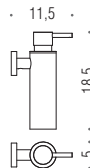

OM
Orimat

HPS/SS
HPS
Stainless-Steel

VT
Vetro
trasparente
Transparent glass

W4901
Porta sapone inamovibile
Irremovable soap dish holder

W4902
Porta bicchiere inamovibile
Irremovable glass holder

W4981
Spandisapone (L.0,15)
Soap dispenser