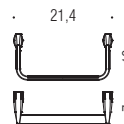

B9340
Spandisapone (L 0,30)
Soap dispenser

B3031
Porta salvietta ad anello
Ring towel holder

B3009
Porta salvietta
Towel holder

B3010
Porta salvietta
Towel holder

PT17
Appenditutto
Hook

PT27
Appenditutto
Hook