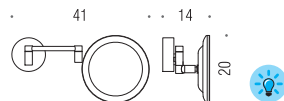

B9751

Specchio ingranditore (3x) a muro con luce a LED (240V) incorporata
Wall magnifying mirror (3 times) complete with LED built-in light

3W	V out 12V DC	240V-60Hz	CE	IP44	□	A