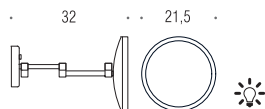

B9759

B9756

B9751

B9752 - B9753

SPECCHI INGRANDITORI

MAGNIFYING MIRRORS

B9954

Specchio ingranditore (3x) a muro con luce LED incorporata
Wall magnifying mirror (3 times) complete with built-in LED light