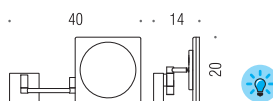

B9756

Specchio ingranditore (3x) a muro con luce a LED incorporata
Wall magnifying mirror (3 times) complete with LED built-in light

3W	V out 12V DC	230V-50Hz	CE	IP44	□	A