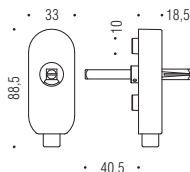

UNI EN 1627:2011

Dispositivo con sistema di bloccaggio a chiave (cilindro KA stessa cifratura) per antieffrazione, adatto a tutti i modelli di maniglie con movimento DK (DK 40 D) incluso. Quadro 7x40.

Carico di rottura 100 N·m

button-locked security DK window handle set suitable for all handles. DK mechanism included (DK Q8 L). Spindle 7x40. Breaking load 60 N·m

Button-locked security DK window handle set suitable for all handles. DK mechanism included (DK Q8 L). Spindle 7x40. Breaking load 60 N·m

CD 02 DK Z

CD 02 DK Z/Q

CR - CM