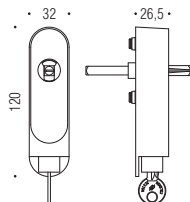

UNI EN 1627:2011

Dispositivo con sistema di bloccaggio a chiave (cilindro KA stessa cifratura) per antieffrazione, adatto a tutti i modelli di maniglie con movimento DK (DK 40 D) incluso. Quadro 7x40.

Carico di rottura 100 N·m

button-locked security DK window handle set suitable for all handles. DK mechanism included (DK Q8 L). Spindle 7x40. Breaking load 60 N·m

Button-locked security DK window handle set suitable for all handles. DK mechanism included (DK Q8 L). Spindle 7x40. Breaking load 60 N·m

CD 02 DK Z

CD 02 DK Z/Q

CR - CM