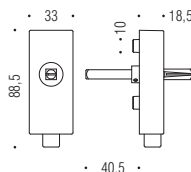

UNI EN 1627:2011

Dispositivo con sistema di bloccaggio a chiave (cilindro KA stessa cifratura) per antieffrazione, adatto a tutti i modelli di maniglie con movimento DK (DK 40 D) incluso. Quadro 7x40.

Carico di rottura 100 N·m

button-locked security DK window handle set suitable for all handles. DK mechanism included (DK Q8 L). Spindle 7x40. Breaking load 60 N·m

Button-locked security DK window handle set suitable for all handles. DK mechanism included (DK Q8 L). Spindle 7x40. Breaking load 60 N·m

CD 02 DK Z

CD 02 DK Z/Q

CR - CM