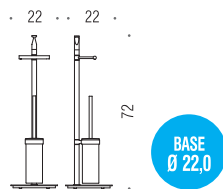

B9815
Piantana con 3 porta salvietta
Floor standing column with 3 towel holders

B9816
Piantana con porta rotolo e porta scopino sospeso in vetro acidato
Floor standing column with paper holder and suspended acid glass brush holder