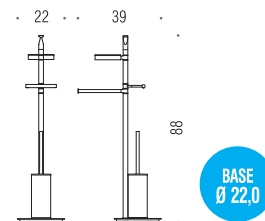

B9833
Piantana con porta salvietta, porta sapone, porta rotolo e porta scopino in ottone
Floor standing column with towel holder, soap holder, paper holder and brass brush holder