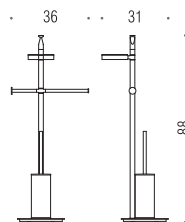

B9823 - B9822 - B9824

PLANETS

Bartoli Design

BASE
Ø 26,0

B9803
Piantana
con 3 porta salvietta
Floor standing column
with 3 towel holders

BASE
Ø 22,0

B9807
Piantana con porta rotolo
e porta scopino in ottone
Floor standing column
with paper holder
and brass brush holder

BASE
Ø 22,0

B9813
Piantana con porta salvietta,
porta sapone, porta rotolo
e porta scopino in ottone
Floor standing column
with towel holder, soap holder,
paper holder and brass brush holder

BASE
Ø 26,0