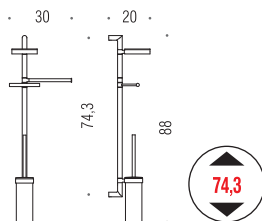

Materiale
Material

Ottone / Cromall®
Brass / Cromall®

Finiture
Finishes

Cromo
Chrome

Complemento
Complement

Vetro acidato naturale
Natural acid glass

Accessori d'appoggio
Free-standing accessories

Accessori con fissaggio vite e tassello
Accessories with screw and plug fixing

Alcuni elementi sono orientabili
Some elements are adjustable

B9822
Colonna con porta sapone,
porta salvietta, porta rotolo,
porta scopino in vetro acidato.
Wall column with soap holder,
towel holder, paper holder
and acid glass brush holder