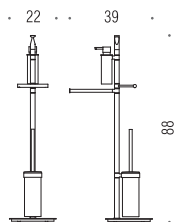

PLANETS

Bartoli Design

BASE
Ø 22,0

B9843

**Piantana con porta salvietta,
porta sapone, porta rotolo e porta
scopino sospeso in vetro acidato**

Floor standing column with towel holder,
soap holder, paper holder and suspended
acid glass brush holder

BASE
Ø 22,0

B9849

**Piantana con spandisapone (L 0,15),
porta salvietta, porta rotolo
e porta scopino sospeso in vetro acidato**

Floor standing column with soap dispenser,
towel holder, paper holder and suspended
acid glass brush holder