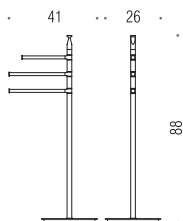

Materiale
Material

Ottone / Cromall®
Brass / Cromall®

Finiture
Finishes

Complemento
Complement

Vetro acidato naturale
Natural acid glass

Accessori d'appoggio
Free-standing accessories

Accessori con fissaggio vite e tassello
Accessories with screw and plug fixing

Alcuni elementi sono orientabili
Some elements are adjustable

B9815
Piantana con 3 porta salvietta
Floor standing column with 3 towel holders