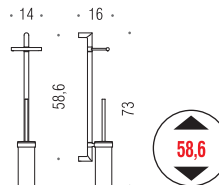

B9823
Colonna con porta rotolo
e porta scopino in vetro acidato
Wall column with paper holder
and acid glass brush holder