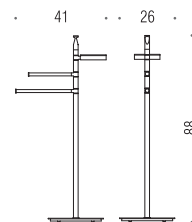

B9823 - B9822 - B9824

PLANETS

Bartoli Design

BASE
Ø 26,0

B9803
Piantana
con 3 porta salvietta
Floor standing column
with 3 towel holders

BASE
Ø 22,0

B9807
Piantana con porta rotolo
e porta scopino in ottone
Floor standing column
with paper holder
and brass brush holder

BASE
Ø 22,0

B9813
Piantana con porta salvietta,
porta sapone, porta rotolo
e porta scopino in ottone
Floor standing column
with towel holder, soap holder,
paper holder and brass brush holder

BASE
Ø 26,0