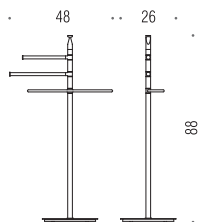

B9823 - B9822 - B9824

PLANETS

Bartoli Design

BASE
Ø 26,0

B9803
Piantana
con 3 porta salvietta
Floor standing column
with 3 towel holders

BASE
Ø 22,0

B9807
Piantana con porta rotolo
e porta scopino in ottone
Floor standing column
with paper holder
and brass brush holder