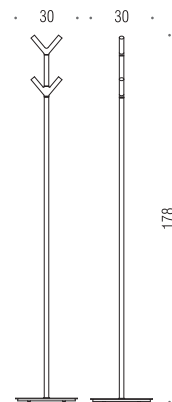

PLANETS

Bartoli Design

BASE
Ø 22,0

B9843

**Piantana con porta salvietta,
porta sapone, porta rotolo e porta
scopino sospeso in vetro acidato**

Floor standing column with towel holder,
soap holder, paper holder and suspended
acid glass brush holder

BASE
Ø 22,0

B9849

**Piantana con spandisapone (L 0,15),
porta salvietta, porta rotolo
e porta scopino sospeso in vetro acidato**

Floor standing column with soap dispenser,
towel holder, paper holder and suspended
acid glass brush holder

BASE
Ø 30,0

B9804

**Piantana con porta salvietta
e 2 appendiabiti**

Floor standing column
with towel holder and 2 hooks

BASE
Ø 30,0

B9812

Piantana con 4 appendiabiti

Floor standing column
with 4 hooks