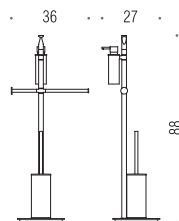

B9819
Piantana con spandisapone (L 0,15), porta salvietta, porta rotolo e porta scopino in ottone
Floor standing column with soap dispenser, towel holder, paper holder and brass brush holder