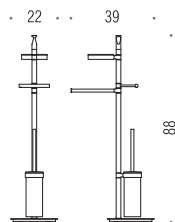

PLANETS

Bartoli Design

BASE
Ø 22,0

B9843

**Piantana con porta salvietta,
porta sapone, porta rotolo e porta
scopino sospeso in vetro acidato**

Floor standing column with towel holder,
soap holder, paper holder and suspended
acid glass brush holder