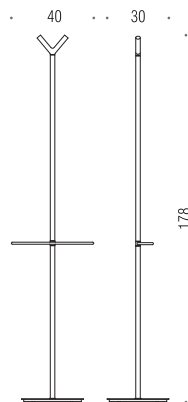

BASE
Ø 30,0

B9804

**Piantana con porta salvietta
e 2 appendiabiti**

Floor standing column
with towel holder and 2 hooks